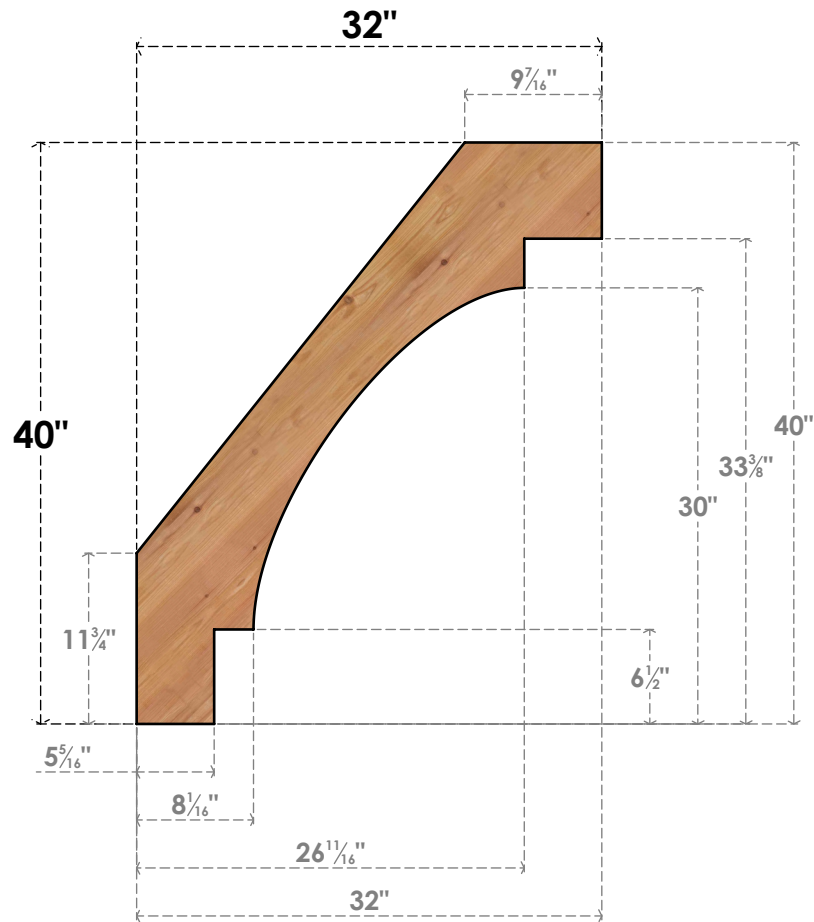

BRC06X32X40MRC00SWR

5 1/2"W X 32"D X 40"H MERCED SMOOTH BRACE, WESTERN RED CEDAR

SIDE

FRONT

EKENA MILLWORK
2300 WEST MAIN ST.
CLARKSVILLE, TX 75426
TOLL FREE: 866-607-0453
WWW.EKENAMILLWORK.COM

NOTES

1. INSTALLATION TO BE COMPLETED IN ACCORDANCE WITH MANUFACTURER'S SPECIFICATIONS.
2. DRAWING MAY NOT BE TO SCALE
3. THIS DRAWING IS INTENDED FOR DESIGN AND PLANNING PURPOSES ONLY.
4. ALL INFORMATION CONTAINED HEREIN WAS CURRENT AT THE TIME OF DEVELOPMENT BUT MUST BE REVIEWED AND APPROVED BY THE PRODUCT MANUFACTURER TO BE CONSIDERED ACCURATE.
5. PRODUCTS ARE NOT KILN DRIED. THIS ITEM IS UNIQUE AND WILL CONTAIN THE NATURAL VARIATIONS THAT THE WOOD SPECIES OFFERS. THIS MAY RESULT IN VARIATIONS UP TO 1/4"