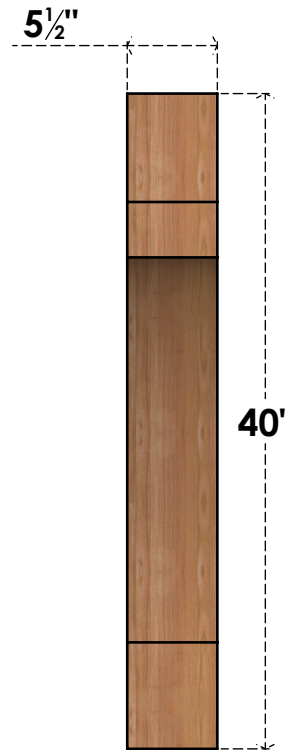

BRC06X32X40MRC00SWR

5 1/2"W X 32"D X 40"H MERCED SMOOTH BRACE, WESTERN RED CEDAR

SIDE

FRONT

EKENA MILLWORK
2300 WEST MAIN ST.
CLARKSVILLE, TX 75426
TOLL FREE: 866-607-0453
WWW.EKENAMILLWORK.COM

NOTES

1. INSTALLATION TO BE COMPLETED IN ACCORDANCE WITH MANUFACTURER'S SPECIFICATIONS.
2. DRAWING MAY NOT BE TO SCALE
3. THIS DRAWING IS INTENDED FOR DESIGN AND PLANNING PURPOSES ONLY.
4. ALL INFORMATION CONTAINED HEREIN WAS CURRENT AT THE TIME OF DEVELOPMENT BUT MUST BE REVIEWED AND APPROVED BY THE PRODUCT MANUFACTURER TO BE CONSIDERED ACCURATE.
5. PRODUCTS ARE NOT KILN DRIED. THIS ITEM IS UNIQUE AND WILL CONTAIN THE NATURAL VARIATIONS THAT THE WOOD SPECIES OFFERS. THIS MAY RESULT IN VARIATIONS UP TO 1/4"